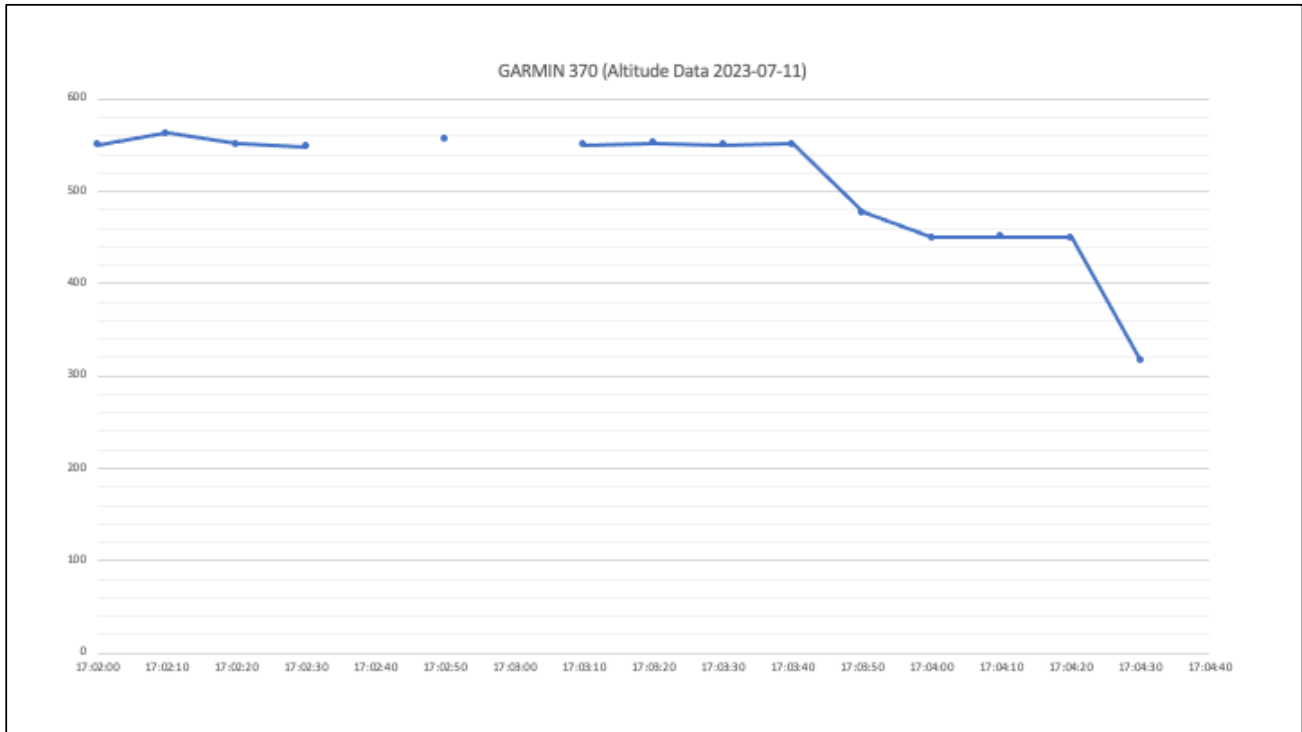

Exhibit 2: GPS Flight Log

GARMIN 370 (Altitude Data 2023-07-11) RAW DATA

Time	Altitude (ft)
17:02:00	550
17:02:10	563
17:02:20	551
17:02:30	548
17:02:40	556
17:02:50	556
17:03:00	556
17:03:10	550
17:03:20	552
17:03:30	550
17:03:40	551
17:03:50	477
17:04:00	450
17:04:10	451
17:04:20	450
17:04:30	317
17:04:40	317